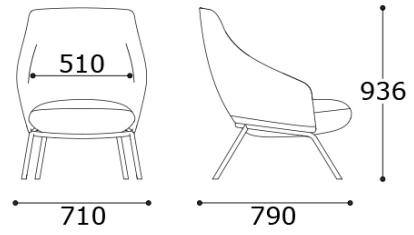

Sessel mit niedriger Rückenlehne